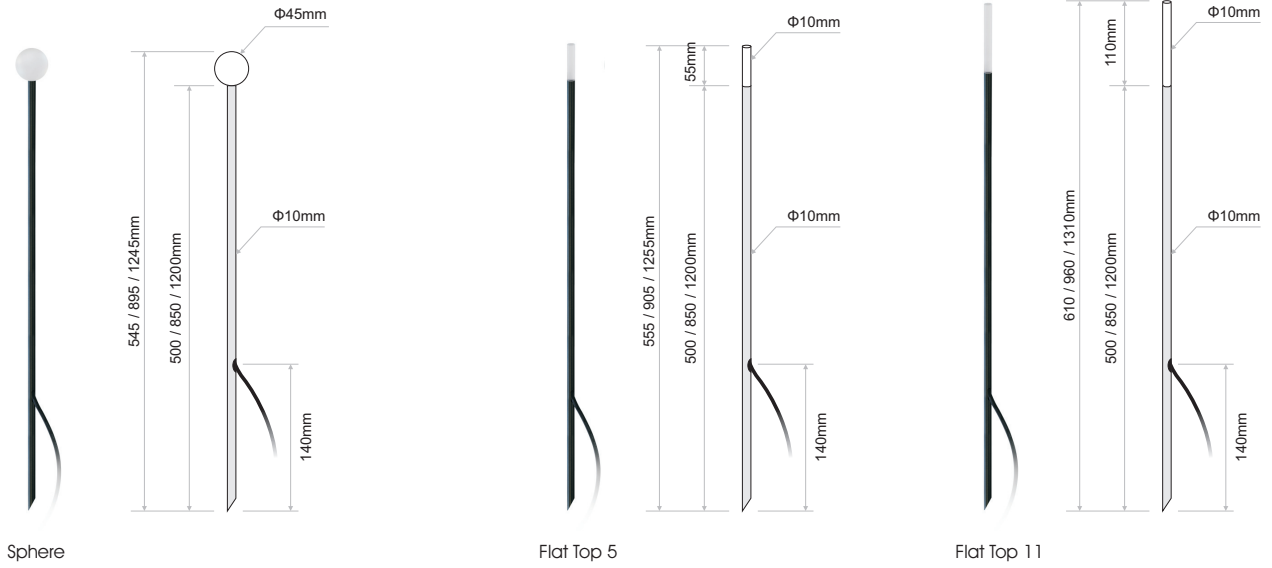

## Installation Manual

1

**Attention**  
Switch off the main power.

2

3

4

For cable connection you must use IP67/IP68 connectos or junction box.